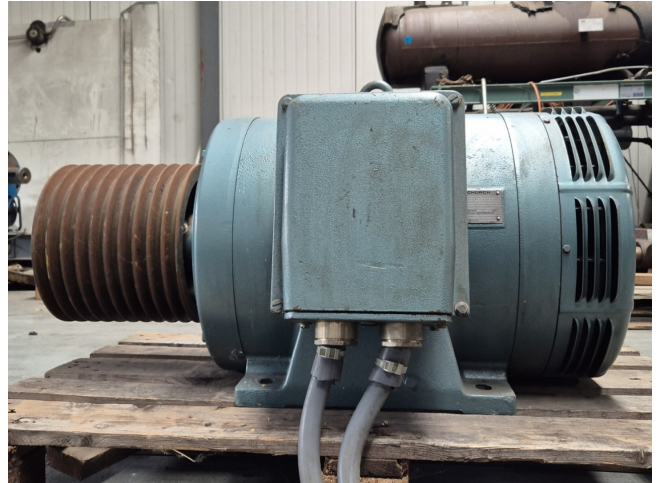

Schorch KN5250M-BB014-051

Specifications

Marka	Schorch
Rodzaj	KN5250M-BB014-051
kW	90
RPM	1460
Size & Weight	1020x680x570 mm (LxWxH)
50 Hz / 60 Hz	50 Hz
Stock	1

Description

Used Schorch KN5250M-BB014-051

Used Schorch KN5250M-BB014-051 electric motor with the following specifications: 50 Hz - 90 kW - 1460 RPM.